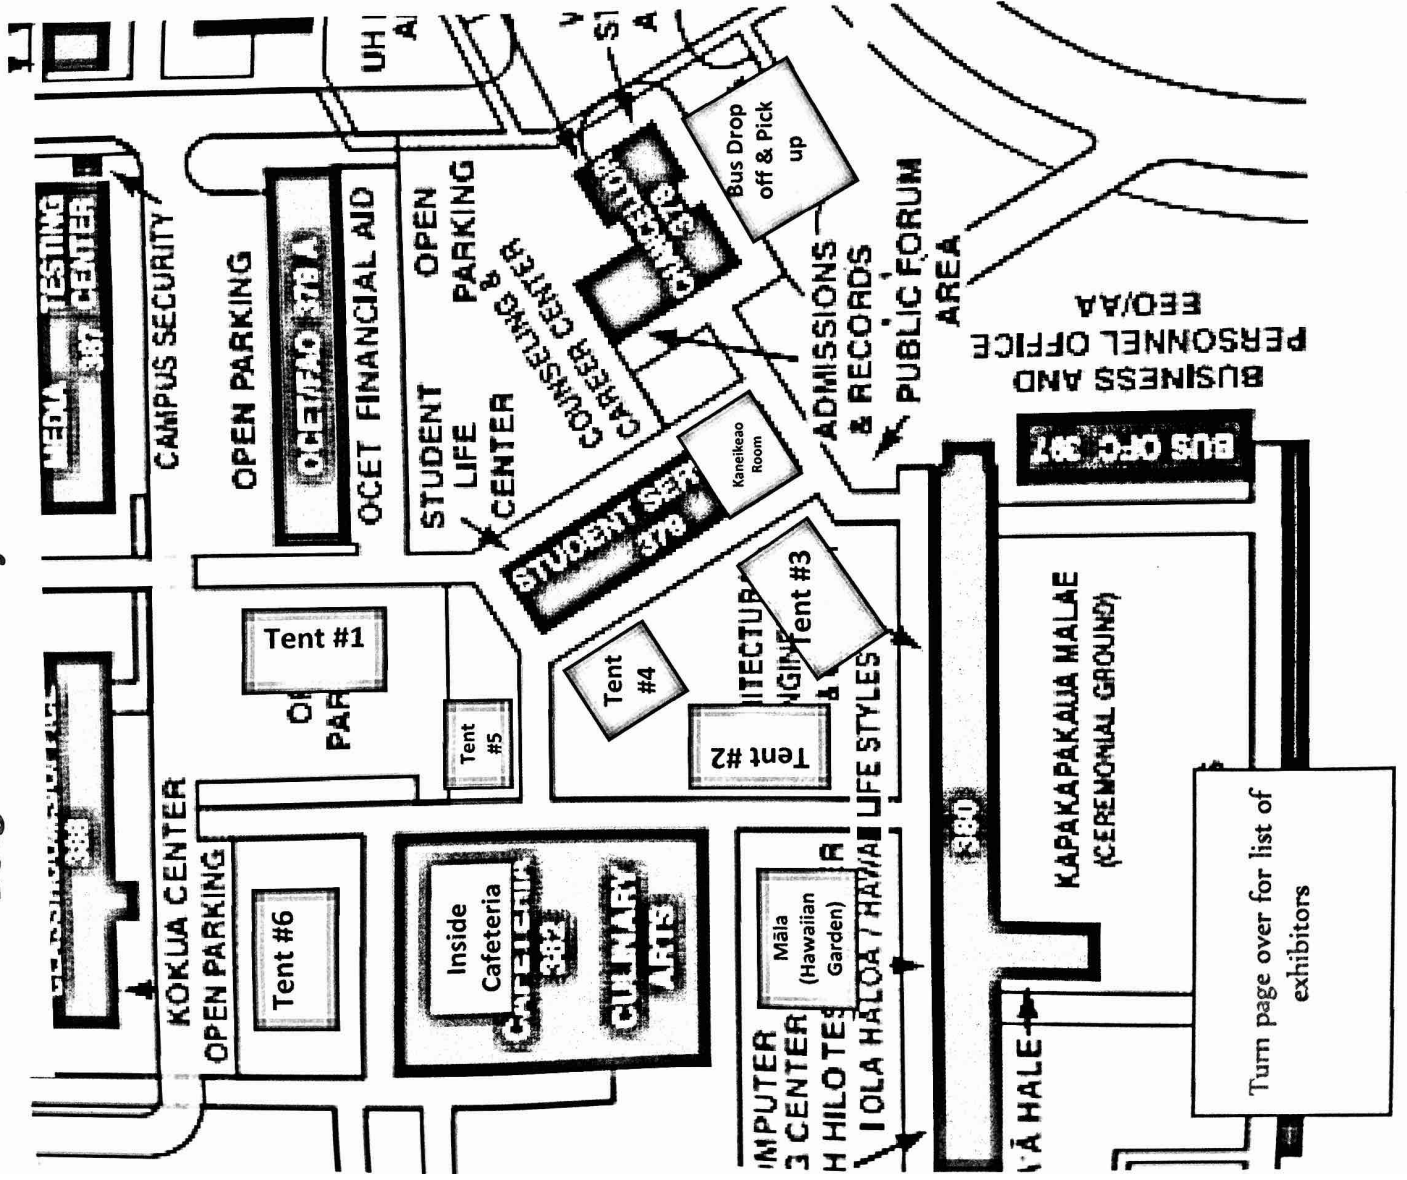

2015 HawCC Day Exhibit Areas

Turn page over for list of exhibitors