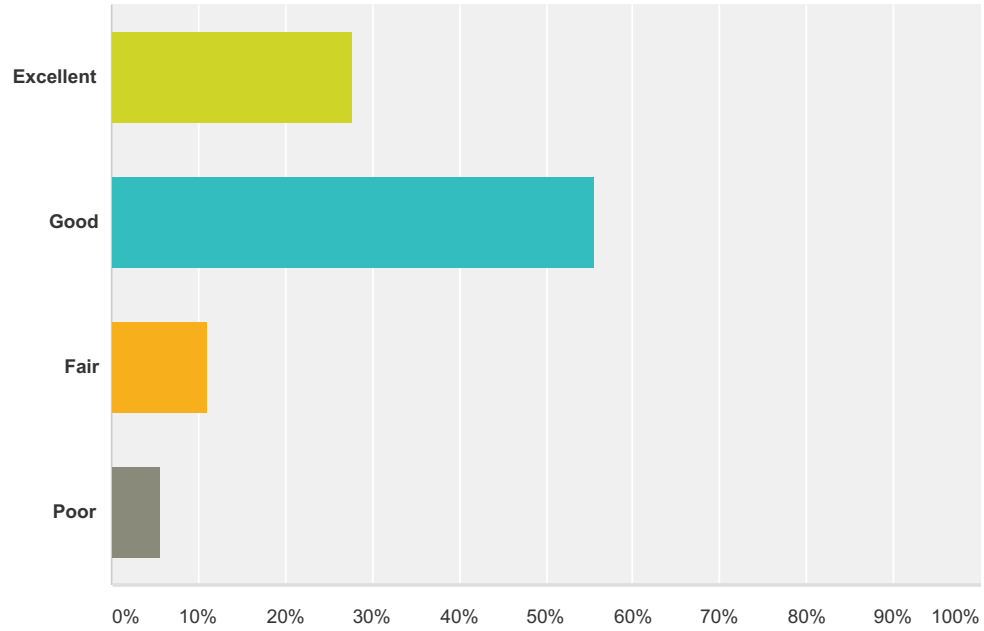

Q5 Which degree/certificate did you earn? (Check all that apply)

Answered: 21 Skipped: 15

Answer Choices	Responses	
AA	28.57%	6
AS	4.76%	1
AAS	19.05%	4
ASC	0.00%	0
ATS	0.00%	0
CA	0.00%	0
CC	4.76%	1
CoC	0.00%	0
I did not earn a degree/certificate	57.14%	12
Total Respondents: 21		

Survey of Former Students

Q6 How would you rate the quality of your academic experience in your major/area of study?

Answered: 36 Skipped: 0

Answer Choices	Responses
Excellent	27.78% 10
Good	55.56% 20
Fair	11.11% 4
Poor	5.56% 2
Total	36