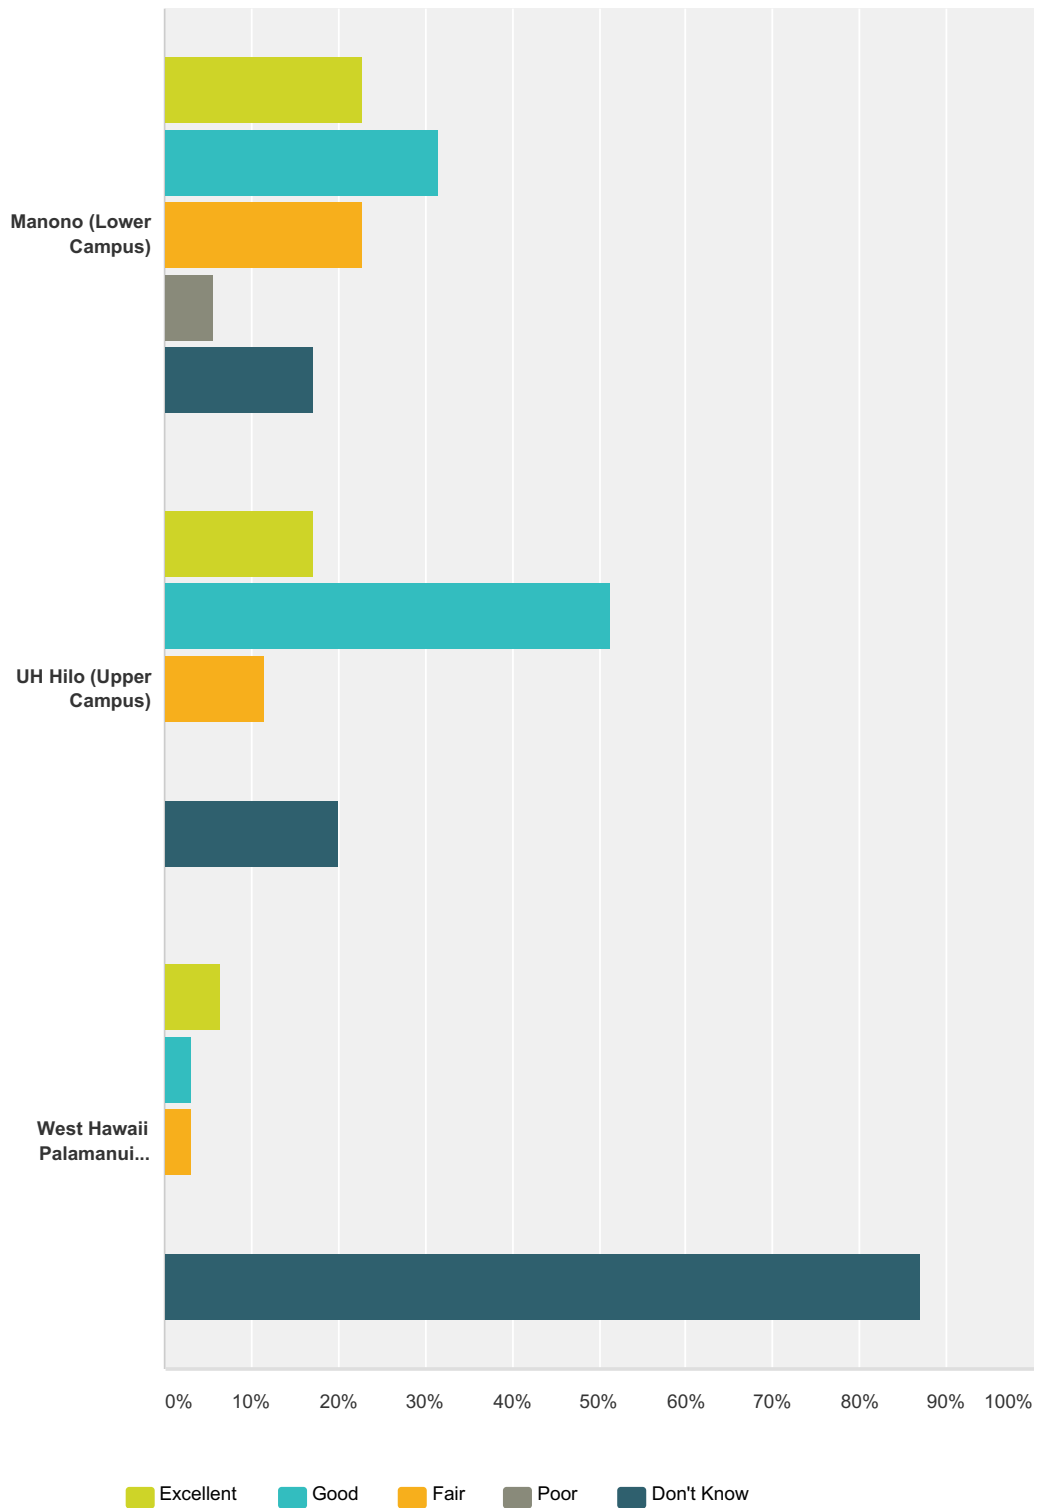

Survey of Former Students

Q10 How would you rate the condition of the buildings, classrooms, and facilities of:

Answered: 36 Skipped: 0

	Excellent	Good	Fair	Poor	Don't Know	Total