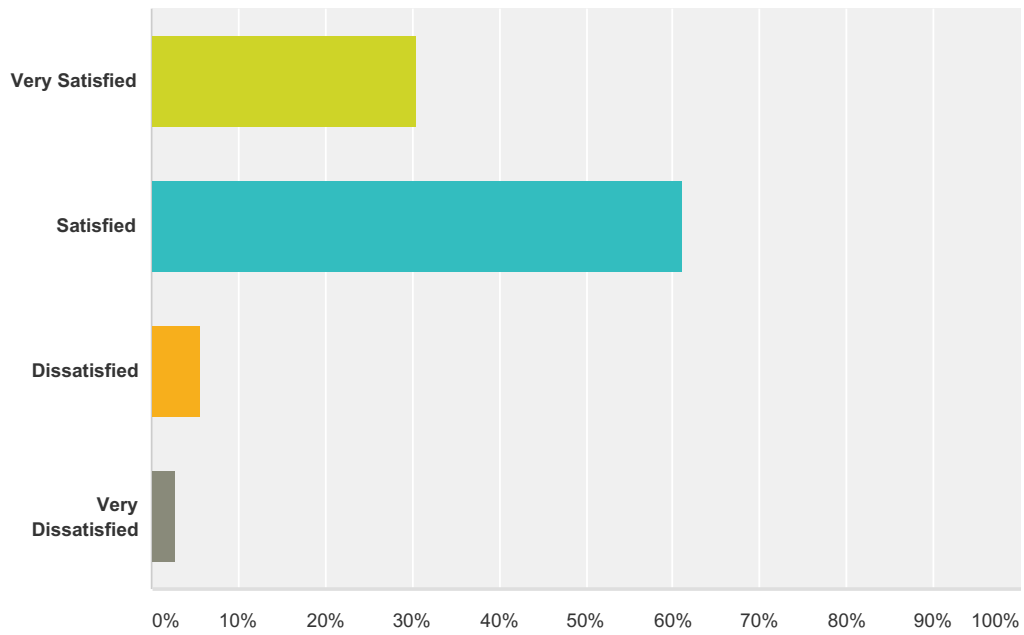

Survey of Former Students

Q1 How satisfied were you with the academic preparation you received?

Answered: 36 Skipped: 0

Answer Choices	Responses
Very Satisfied	30.56% 11
Satisfied	61.11% 22
Dissatisfied	5.56% 2
Very Dissatisfied	2.78% 1
Total	36

Q2 Did you achieve your educational objective?

Answered: 36 Skipped: 0

Answer Choices	Responses
Yes, Fully	27.78% 10
Yes, Partially	47.22% 17
No	25.00% 9
Total	36

Q3 How well did the education and training you received prepare you for your current job?