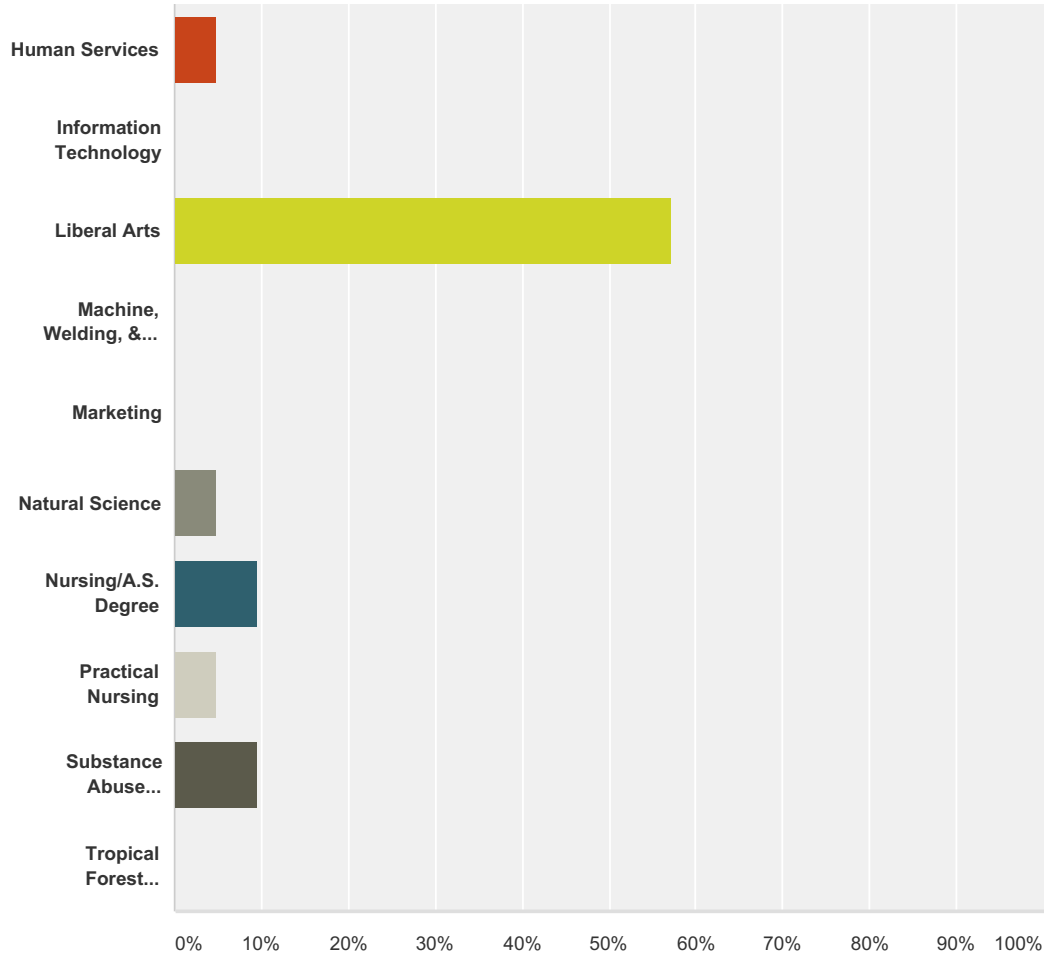

Q2 Did you achieve your educational objective?

Answered: 36 Skipped: 0

Answer Choices	Responses
Yes, Fully	27.78% 10
Yes, Partially	47.22% 17
No	25.00% 9
Total	36

Q3 How well did the education and training you received prepare you for your current job?

Answered: 36 Skipped: 0

Answer Choices	Responses
Well Prepared	16.67% 6
Moderately Well Prepared	30.56% 11
Adequately Prepared	36.11% 13
Poorly Prepared	16.67% 6
Total	36

Q4 What was your major/area of study while at Hawai'i Community College? (Check all that apply)

Answered: 21 Skipped: 15

Survey of Former Students

Answer Choices	Responses
Accounting	0.00% 0
Administration of Justice	0.00% 0
Agriculture	0.00% 0
Architectural, Engineering & CAD Technologies	0.00% 0
Auto Body Repair & Painting	0.00% 0
Automotive Mechanics Technology	4.76% 1
Business Technology	4.76% 1
Carpentry Technology	0.00% 0
Culinary Arts	0.00% 0
Diesel Mechanics	0.00% 0
Digital Media Arts	0.00% 0
Early Childhood Education	0.00% 0
Electrical Installation & Maintenance Technology	0.00% 0
Electronics Technology	4.76% 1