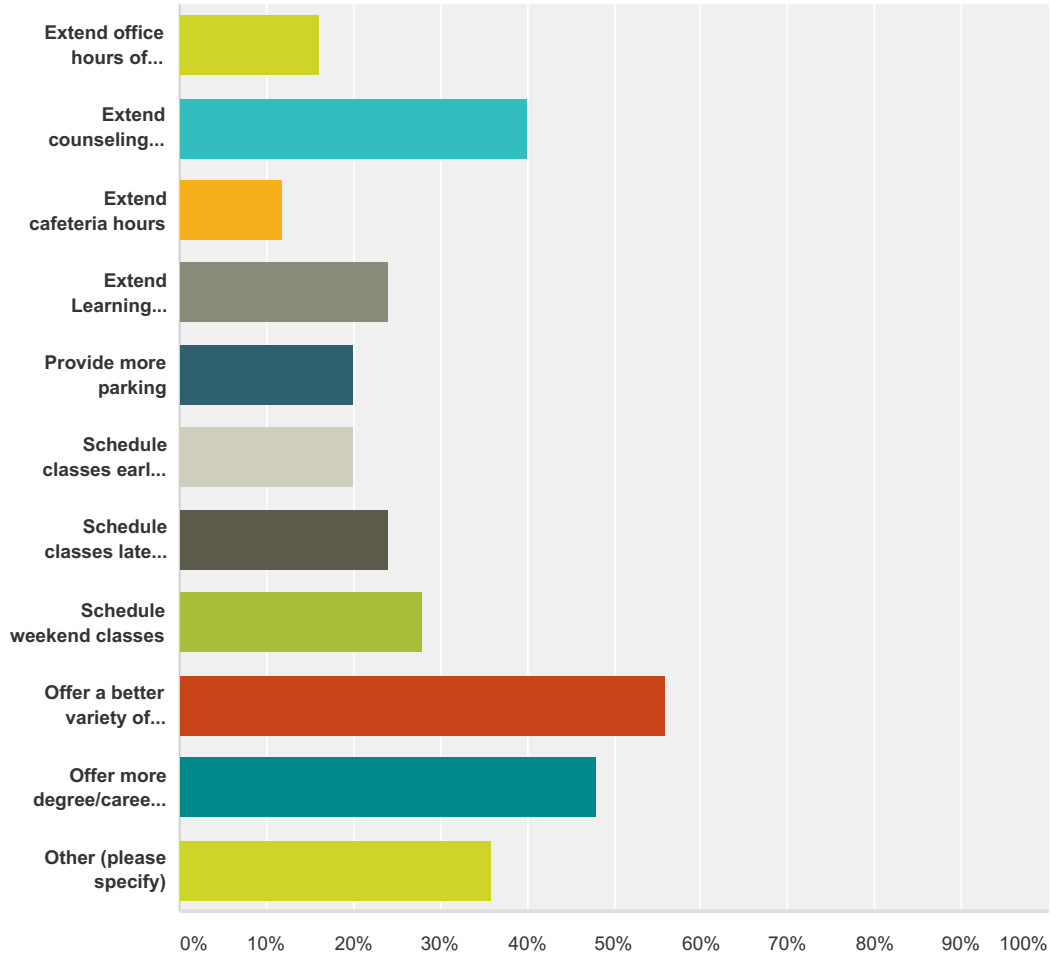

Q9 If you plan to return to Hawai'i Community College, what could we have done to better assist you? (Check all that apply)

Answered: 25 Skipped: 11

Answer Choices	Responses
Extend office hours of instructors	16.00% 4
Extend counseling services	40.00% 10
Extend cafeteria hours	12.00% 3
Extend Learning Center/Computer Lab hours	24.00% 6
Provide more parking	20.00% 5
Schedule classes earlier in the day	20.00% 5
Schedule classes later in the day	24.00% 6
Schedule weekend classes	28.00% 7
Offer a better variety of courses	56.00% 14