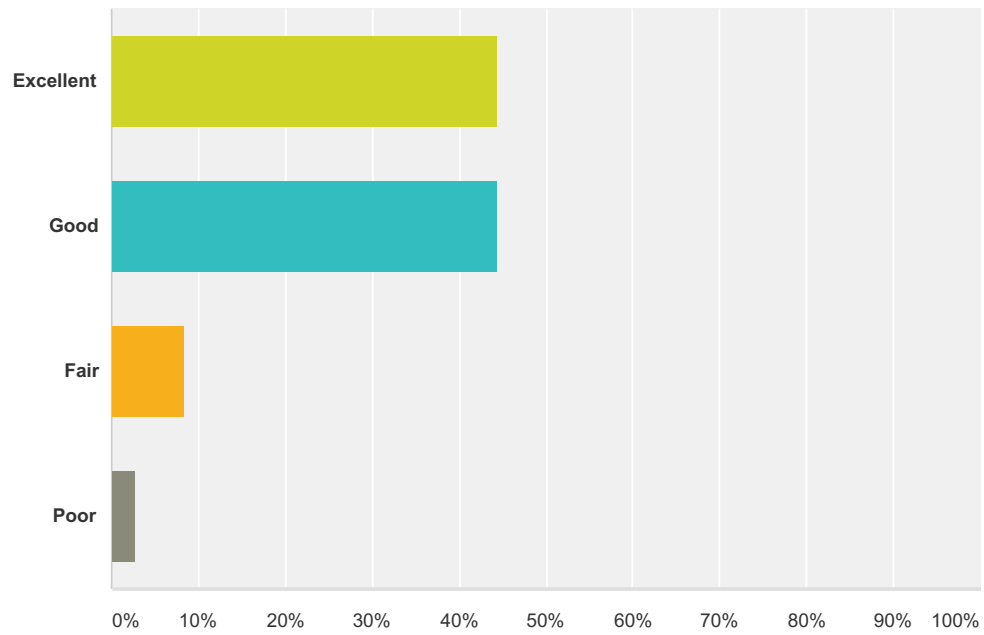

Survey of Former Students

Q6 How would you rate the quality of your academic experience in your major/area of study?

Answered: 36 Skipped: 0

Answer Choices	Responses
Excellent	27.78% 10
Good	55.56% 20
Fair	11.11% 4
Poor	5.56% 2
Total	36

Q7 How would you rate the overall effectiveness of your Instructors?

Answered: 36 Skipped: 0

Answer Choices	Responses
Excellent	44.44% 16
Good	44.44% 16
Fair	8.33% 3
Poor	2.78% 1
Total	36

Q8 In which of the following activities are you currently engaged? (Check all that apply)