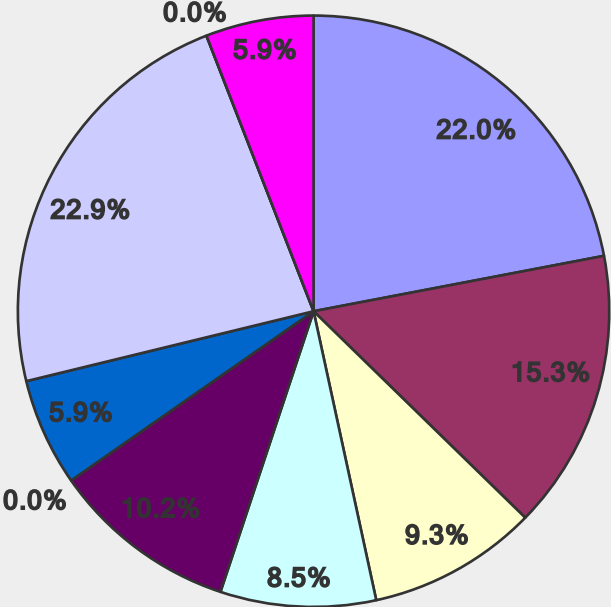

What is your position at Hawai'i Community College? (check one)